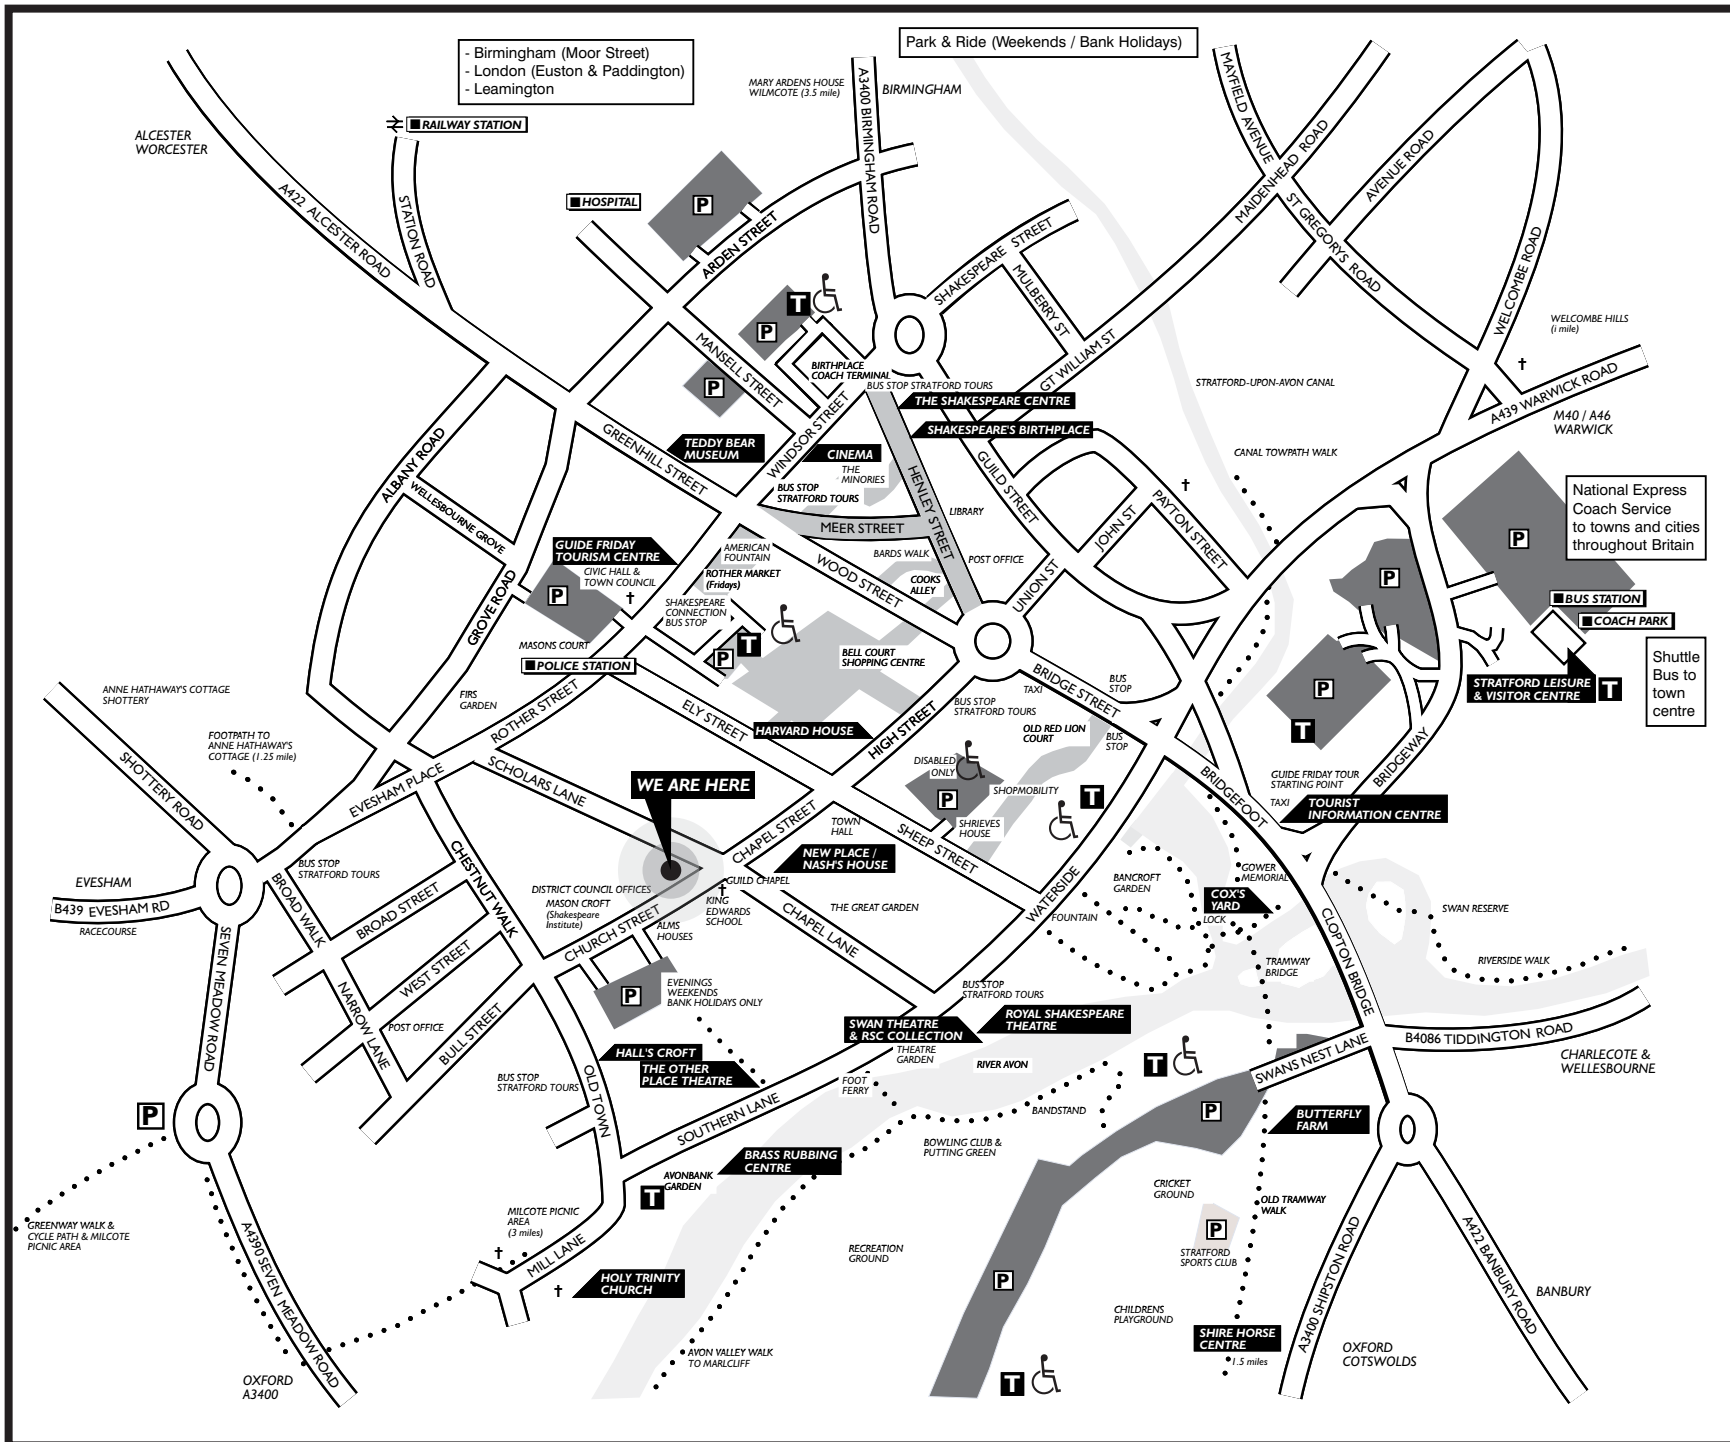

BAR ~ DINING ~ ROOMS

## KEY

-  District Council car parks
-  Toilets
-  Disabled facilities
-  Shopping / precincts
-  River / canal

16 Church Street  
 Stratford upon Avon  
 Warwickshire  
 CV37 6HB  
 T: 01789 262222  
 info@churchstreettownhouse.com